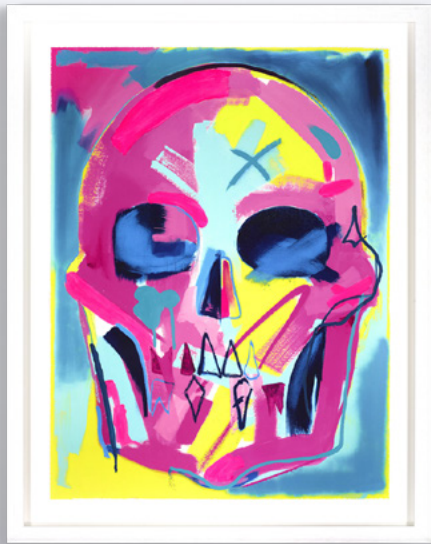

ROLL WITH IT - Mr. Kuu
Paper Edition of 195.
Image Size 24 x 16".
Framed £550.

A COLOURFUL CHRISTMAS

Transform your home this Christmas with a pop of bright colour guaranteed to brighten up your winter, courtesy of some of our most colourful artists.

SCENT FROM ABOVE - Dan Pearce
Hand Embellished Mixed Media Edition of 195.
Image Size 29 x 39". Framed £1,395.

BE A LEGEND - Yuvi
Embellished Box Canvas Edition of 150
Image Size: 44 X 32". Framed £995

LIP SERVICE - Craig Alan
Embellished Box Canvas
Edition of 95.
Image Size 30 x 30". Framed: £1,595.

SUMMER OF LOVE - Craig Alan
Embellished Box Canvas
Edition of 95.
Image Size 30 x 30". Framed: £1,595.