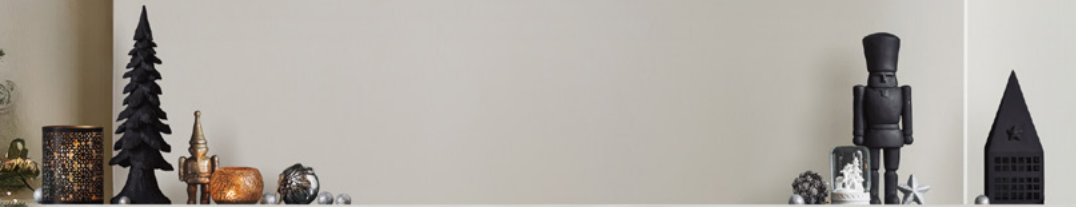

ROOFTOPS OF LONDON - Henderson Cisz
Embellished Canvas on Board Edition of 195
Image Size 38 x 22". Framed £895.