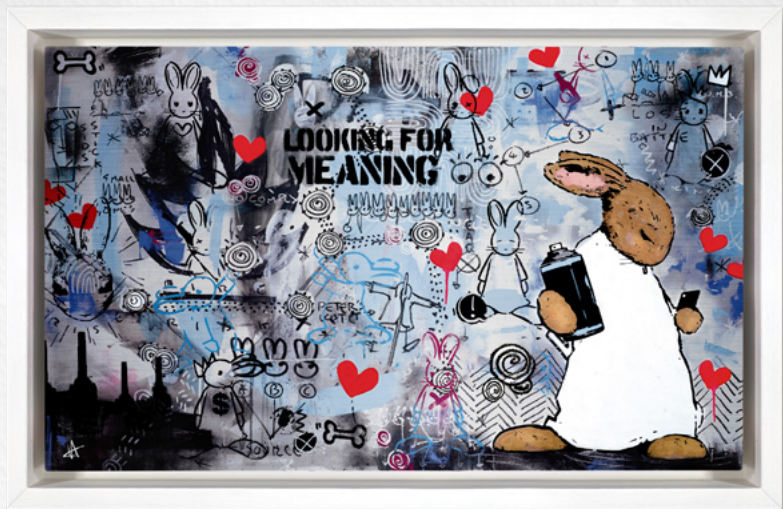

THE LIGHT SHOW - Philip Gray
Embellished Canvas on Board Edition of 195.
Image Size 20 x 20". Framed £575.

CRASHING WAVES - Philip Gray
Embellished Canvas on Board Edition of 195
Image Size 40 X 20" Framed: £750

SPREAD A LITTLE LOVE

Spread a little joy and happiness this Christmas with these heart-warming, sculptures and engaging limited editions.

GUARDIANS OF LOVE- Doug Hyde
Paper Edition of 395.
Image Size 15 x 15". Framed £395.

ONE LOVE - Doug Hyde
Porcelain and Chrome Sculpture Editions of 295.
Size 7 x 13". £795 each.
Available as white and silver, white and red and black and gold.

THE WORD ON THE STREET - Harry Bunce
Aluminium Print Edition of 95.
Image Size 40 x 24". Framed £895.